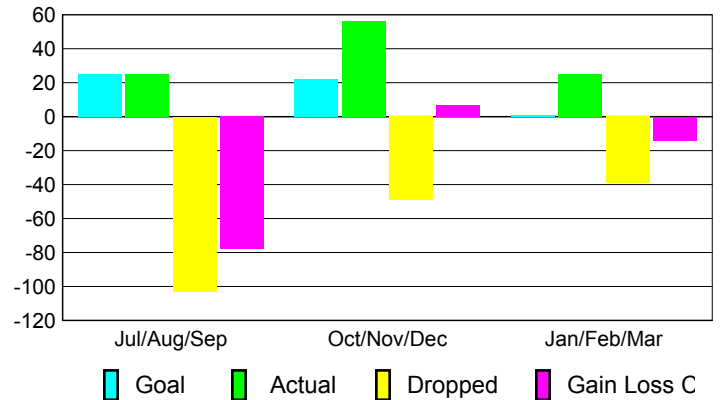

### YTD Status Quo Clubs 2009-2010

Status Quo Clubs Compared to Status Quo Members

## MEMBERSHIP

Membership Results  
2009-2010

Membership  
2008-2009

Month	Net Memb	Actual New	Actual Dropped	Gain/Loss of	Gain/Loss of
	Goal	New Memb	Dropped Memb	Memb	Memb
Jul/Aug/Sep	25	25	-103	-78	-13
Oct/Nov/Dec	22	56	-49	7	12
Jan/Feb/Mar	1	25	-39	-14	-4
<b>Totals</b>	<b>48</b>	<b>106</b>	<b>-191</b>	<b>-85</b>	<b>-5</b>

### Membership Results 2009-2010

Goal, New, Dropped, Gain/Loss

### Comparison of Membership Gain/Loss

Current Year Compared to the Previous Year